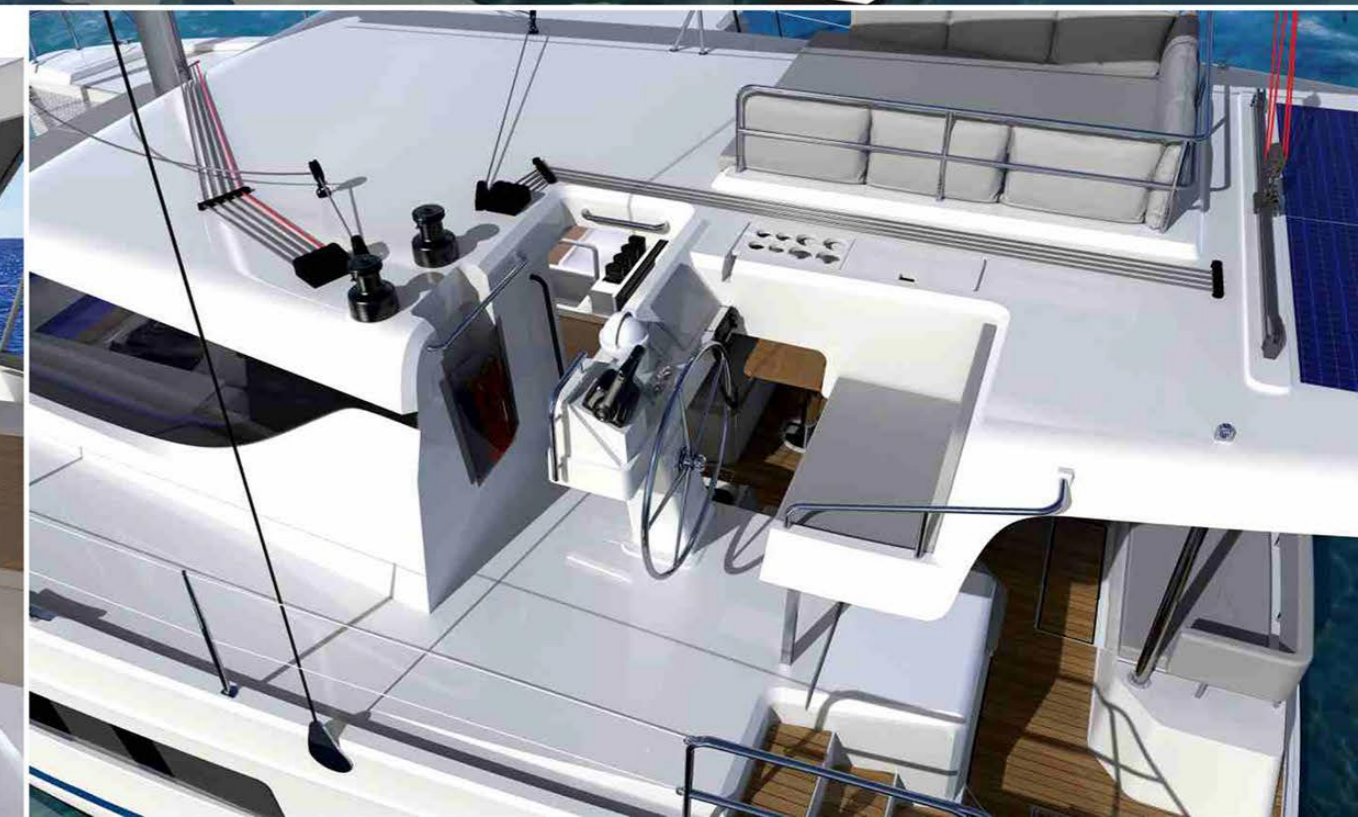

www.aventura-catamaran.asia

LUXURY
YACHTS LLC

- Thailand
- Philippines
- Singapore
- Indonesia
- Hong Kong
- Bali
- Taiwan
- Hong Kong

Aventura 37