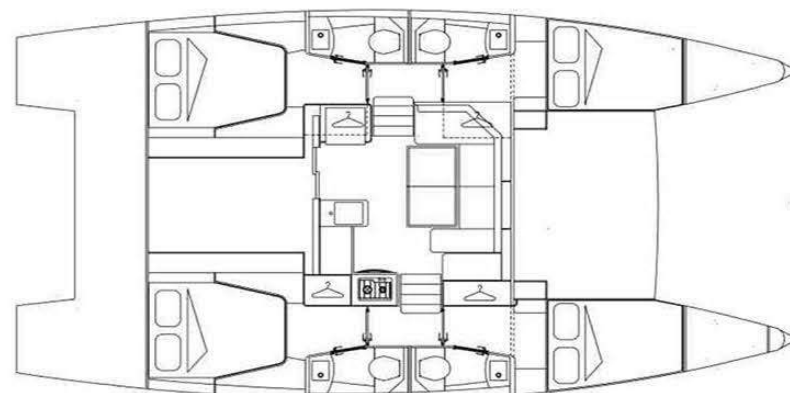

Aventura 37

PLANS / LAYOUTS

Layout : 4 Cabins + 4 Ensuite Bathrooms + 4 WC

Layout : Premier Suite + Bathroom & WC + 2 cabins + 2 WC / Shower

Layout : Premier Suite + Bathroom + WC + 2 cabins + Ensuite Shower + WC

Layout : 4 Cabins + 4 Shower + 4 WC

Main Specifications

Longueur Length	10.90 m
Bau Beam	5.94 m
Light displacement	7.9 T
Draft	1.20 m
Motorisation diesel Diesel inboard engines	Volvo Penta & Yanmar 19HP, 30HP
GREEN ENERGY MOTORS	Ocean Volts Electric Motors 10kW, 15kW
Constructeur Builder	Aventura Catamarans
Interior and exterior design	Lasta Design Studio