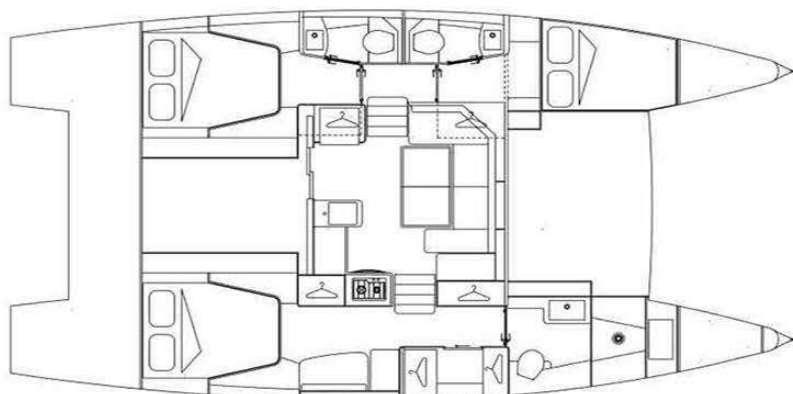

Aventura 37

PLANS / LAYOUTS

Layout : 4 Cabins + 4 Ensuite Bathrooms + 4 WC

Layout : Premier Suite + Bathroom & WC + 2 cabins + 2 WC / Shower

Layout : Premier Suite + Bathroom + WC + 2 cabins + Ensuite Shower + WC

Layout : 4 Cabins + 4 Shower + 4 WC

Main Specifications

Longueur Length	10.90 m
Bau Beam	5.94 m
Light displacement	7.9 T
Draft	1.20 m
Motorisation diesel Diesel inboard engines	Volvo Penta & Yanmar 19HP, 30HP
GREEN ENERGY MOTORS	Ocean Volts Electric Motors 10kW, 15kW
Constructeur Builder	Aventura Catamarans
Interior and exterior design	Lasta Design Studio