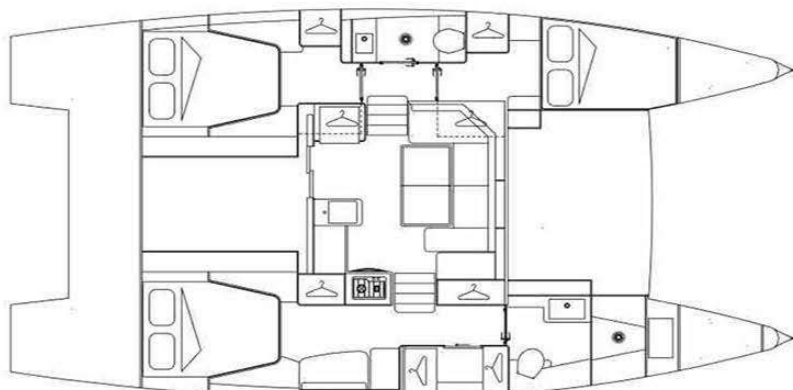

Aventura 37

PLANS / LAYOUTS

Layout : 4 Cabins + 4 Ensuite Bathrooms + 4 WC

Layout : Premier Suite + Bathroom & WC + 2 cabins + 2 WC / Shower

Layout : Premier Suite + Bathroom + WC + 2 cabins + Ensuite Shower + WC

Layout : 4 Cabins + 4 Shower + 4 WC

Main Specifications

Longueur Length	10.90 m
Bau Beam	5.94 m
Light displacement	7.9 T
Draft	1.20 m
Motorisation diesel Diesel inboard engines	Volvo Penta & Yanmar 19HP, 30HP
GREEN ENERGY MOTORS	Ocean Volts Electric Motors 10kW, 15kW
Constructeur Builder	Aventura Catamarans
Interior and exterior design	Lasta Design Studio