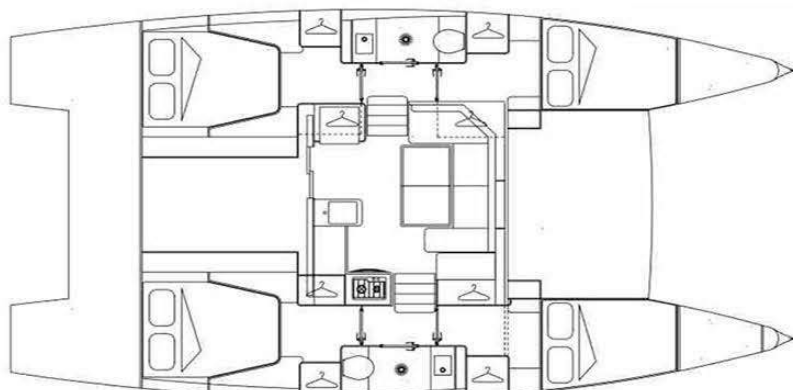

Aventura 37

PLANS / LAYOUTS

Layout : 4 Cabins + 4 Ensuite Bathrooms + 4 WC

Layout : Premier Suite + Bathroom & WC + 2 cabins + 2 WC / Shower

Layout : Premier Suite + Bathroom + WC + 2 cabins + Ensuite Shower + WC

Layout : 4 Cabins + 4 Shower + 4 WC

Main Specifications

Longueur Length	10.90 m
Bau Beam	5.94 m
Light displacement	7.9 T
Draft	1.20 m
Motorisation diesel Diesel inboard engines	Volvo Penta & Yanmar 19HP, 30HP
GREEN ENERGY MOTORS	Ocean Volts Electric Motors 10kW, 15kW
Constructeur Builder	Aventura Catamarans
Interior and exterior design	Lasta Design Studio